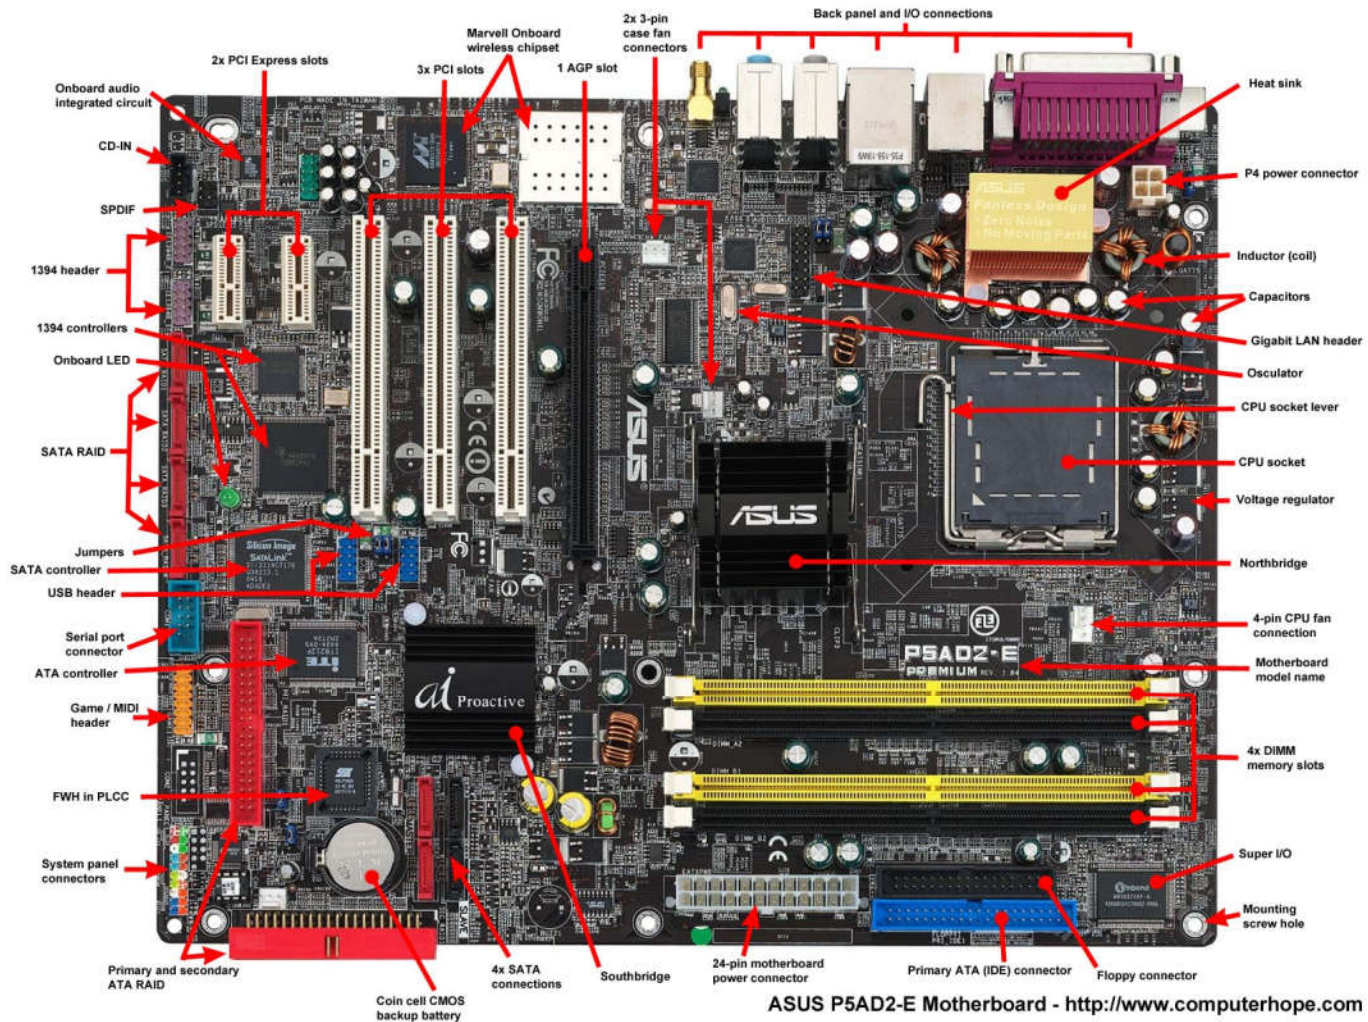

- MONITOR
- CPU
- KEY BOARD
- MOUSE
- UPS
- MOTHERBOARD
- RAM

dEl; Wj D; k gŒ

dEl; Wj , d Lokpkfyr byDVkfud e'khu gS tks MkVk rFkk
funzka dks Input ds #i ea xg.k djrk gS funzka ds vu#i
ml dk fo'yšk.k djrk gS rFkk vko'; d ifj.kkeks dks fuf'pr
Ák#i ks ea output djrk gS ; g MkVk dk HkMkj.k rFkk rhoz
xfr v©j = qV jfgr <æ l sml dk fo'yšk.k djrk gS

dEl; Wj dk eq; Hkkx%&

I h0i h0; q

ekfuVj

dh ckMZ

ekmI

; 0 i h 0 , l 0

enjckMZ

S.N	NAME OF CLASSMATE	FATHER,S NAME	CLASS	AGE	MOB.	VILLAGE	DOB
1	AMIT	SHRI SOBHA RAM	B.Ed 1 year	21	7773032116	MALKHARODA	15-01-1996
2	ANJU JOLHE	SHRI SHYAM LAL	D.Ed 1 YEAR	23	8959161089	FAGURAM	18-07-1994
2	BABLI RATRE	SHRI SH. KIRTAN	D.Ed 1 YEAR	20	7389771047	ADBHAR	4/4/1997
4	BRENDRA KURRE	SHRI RAM LAL	D.Ed 1 YEAR	21	9976638618	LAWSARA	7/10/1995
5	CHITRA PATEL	SHRI RAMKUMAR	D.Ed 1 YEAR	27		ADBHAR	7/1/1989
6	GEETANJALI GAVEL	SHRI SANTOSH	D.Ed 1 YEAR	19	9301712656	DARRABHATA	19-08-1995
7	NOVEL	SHRI TULA RAM	D.Ed 1 YEAR	21	9669991390	JAJANG	17-03-1995
8	ROHIT KUMAR MIRI	SHRI KAOLBAHARA	D.Ed 1 YEAR	27	9754018516	BADEDEVGAO	10/1/1990

INTERNET

INTERNET

The Google logo is displayed in its characteristic multi-colored font. The letters are: 'G' in blue, 'o' in red, 'o' in yellow, 'g' in blue, 'l' in green, and 'e' in red. The logo is centered horizontally on the page.